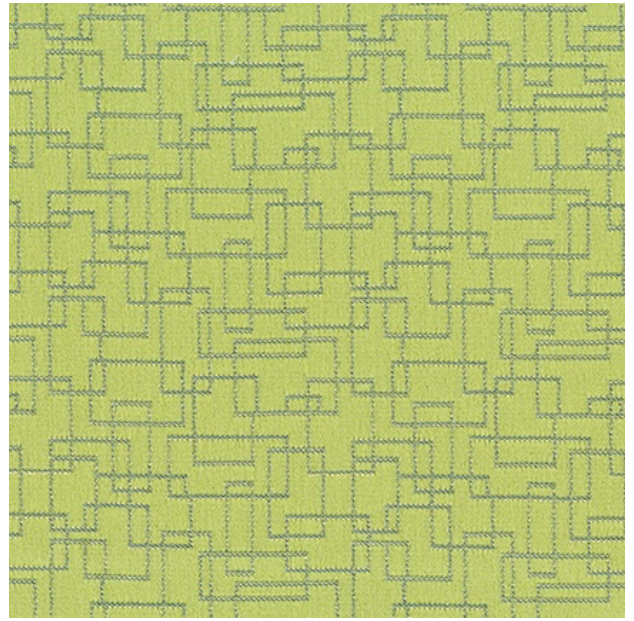

OM SEATING 1110 SOUTH MILDRED AVENUE, ONTARIO, CALIFORNIA 91761 OMSEATING.COM | 877.776.5678 | FAX 909.392.5678