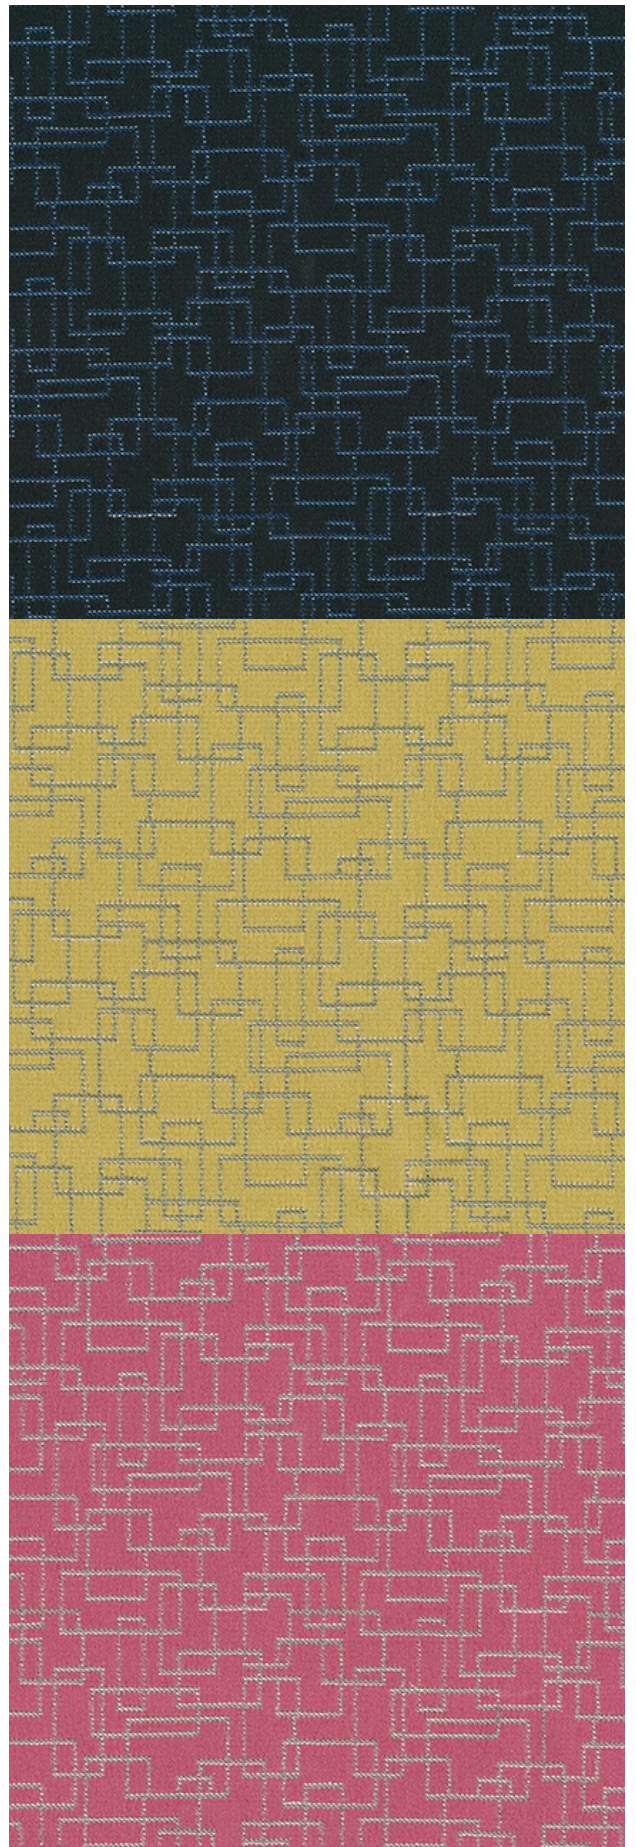

Track, 2718 Limerock

Track, 2718 Limerock

Content: 100% Polyester

Width: 54"

Weight: 13.3 oz. / lin.yd.

Backing: Synthetic latex blend

Finish: i-clean, a high performance stain and moisture repellent, based on Nano technology.

Repeat: 3.5" horizontal / 3.25" vertical

Abrasion: 40,000 Double Rubs

Breaking Strength: Warp

Crocking: Dry Class 4 / Wet Class 3

Lightfastness: 40 Hrs. - Class 4

Flammability: Passes California TB 117-2013; UFAC Class 1; NFPA 260 class 1

Cleaning Code: W

Lead Time

Fabric Disclaimer Monitors and display settings vary widely between computers. As a result, all fabric colors shown here are approximate and subject to variance from the actual color on physical chairs. For more accurate ideas of color tones, etc. please contact your favorite OM representative to obtain a sample or fabric swatch.