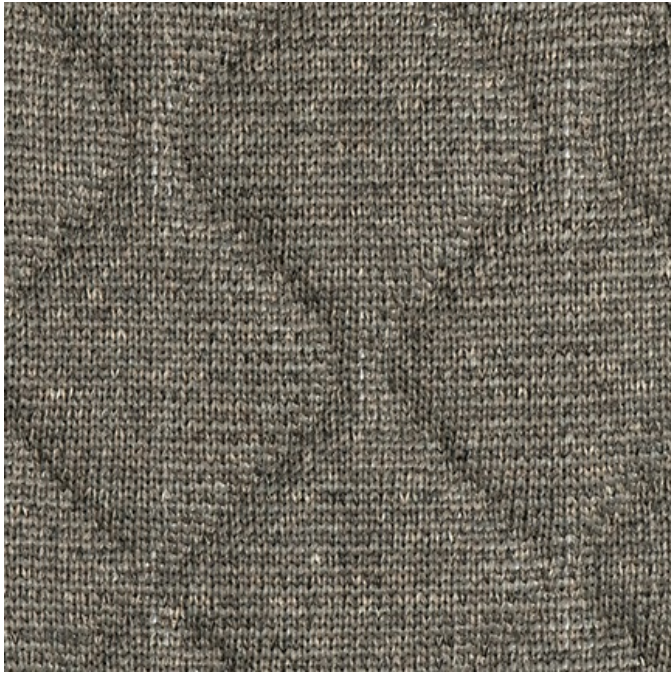

Werksey® Quilt Collection, Q102

Werksey Quilt Collection

Content: 100% Polyester

Width: Manufactured to dimension specifications

Weight: 36 oz./square yard

Backing: None

Finish: None

Directional: Yes

Railroaded: No

Abrasion: Exceeds 250,000 Double Rubs

Breaking Strength: Warp 950 lbf. / Fill 1175 lbf.

Pilling Resistance: Class 4 min.

Crocking: Dry 4 min. / Wet 3 min.

Lightfastness: 40 Hrs. - 4 min.

Flammability: Passes California TB 117-2013, Section 1; NFPA 260-2013

Cleaning Code: WS

Fabric Disclaimer

Monitors and display settings vary widely between computers. As a result, all fabric colors shown here are approximate and subject to variance from the actual color on physical chairs. For more accurate ideas of color tones, etc. please contact your favorite OM representative to obtain a sample or fabric swatch.

In Stock

Designer Colors - Additional Lead Time Applies