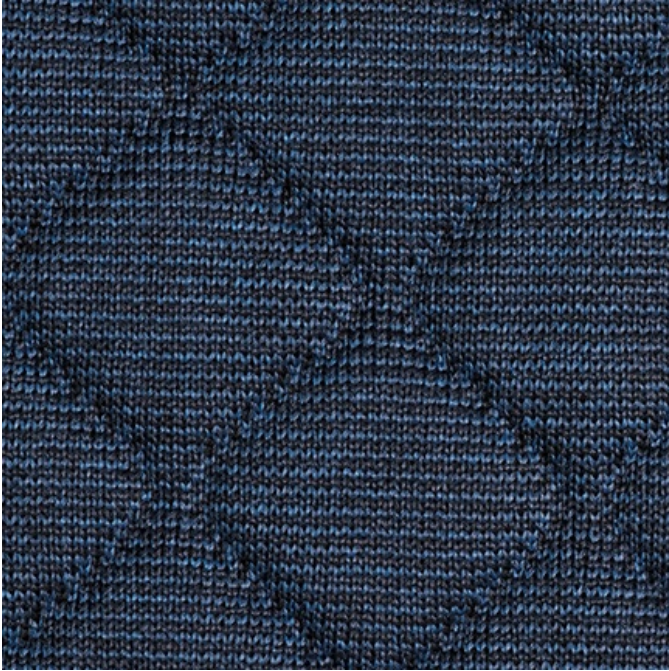

## Werksy® Quilt Collection, Q104

Werksy® Quilt Collection, Q104

**Content:** 100% Polyester

**Width:** Manufactured to dimension specifications

**Weight:** 36 oz./square yard

**Backing:** None

**Finish:** None

**Directional:** Yes

**Railroaded:** No

**Abrasion:** Exceeds 250,000 Double Rubs

**Breaking Strength:** Warp 950 lbf. / Fill 1175 lbf.

**Pilling Resistance:** Class 4 min.

**Crocking:** Dry 4 min. / Wet 3 min.