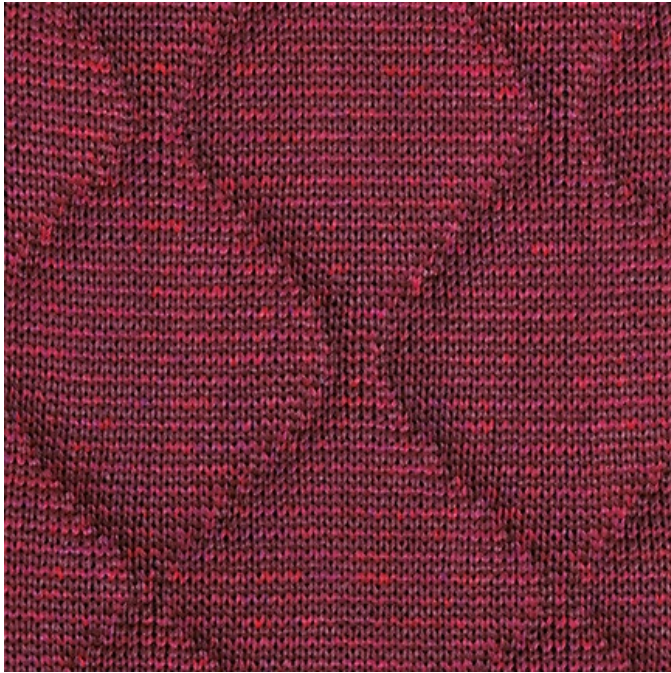

Werksey® Quilt Collection, Q109

Werksey Quilt Collection

Content: 100% Polyester

Width: Manufactured to dimension specifications

Weight: 36 oz./square yard

Backing: None

Finish: None

Directional: Yes

Railroaded: No

Abrasion: Exceeds 250,000 Double Rubs

Breaking Strength: Warp 950 lbf. / Fill 1175 lbf.

Pilling Resistance: Class 4 min.

Crocking: Dry 4 min. / Wet 3 min.

Lightfastness: 40 Hrs. - 4 min.

Flammability: Passes California TB 117-2013, Section 1; NFPA 260-2013

Cleaning Code: WS

Fabric Disclaimer

Monitors and display settings vary widely between computers. As a result, all fabric colors shown here are approximate and subject to variance from the actual color on physical chairs. For more accurate ideas of color tones, etc. please contact your favorite OM representative to obtain a sample or fabric swatch.

In Stock

Designer Colors - Additional Lead Time Applies