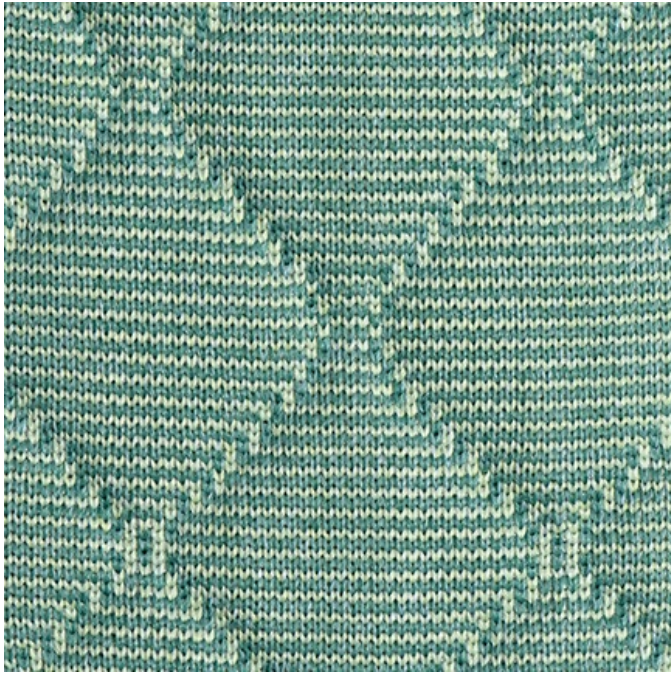

Werksey® Quilt Collection, Q118

Werksey Quilt Collection

Content: 100% Polyester

Width: Manufactured to dimension specifications

Weight: 36 oz./square yard

Backing: None

Finish: None

Directional: Yes

Railroaded: No

Abrasion: Exceeds 250,000 Double Rubs

Breaking Strength: Warp 950 lbf. / Fill 1175 lbf.

Pilling Resistance: Class 4 min.

Crocking: Dry 4 min. / Wet 3 min.

Lightfastness: 40 Hrs. - 4 min.

Flammability: Passes California TB 117-2013, Section 1; NFPA 260-2013

Cleaning Code: WS

Fabric Disclaimer

Monitors and display settings vary widely between computers. As a result, all fabric colors shown here are approximate and subject to variance from the actual color on physical chairs. For more accurate ideas of color tones, etc. please contact your favorite OM representative to obtain a sample or fabric swatch.

In Stock

Designer Colors - Additional Lead Time Applies