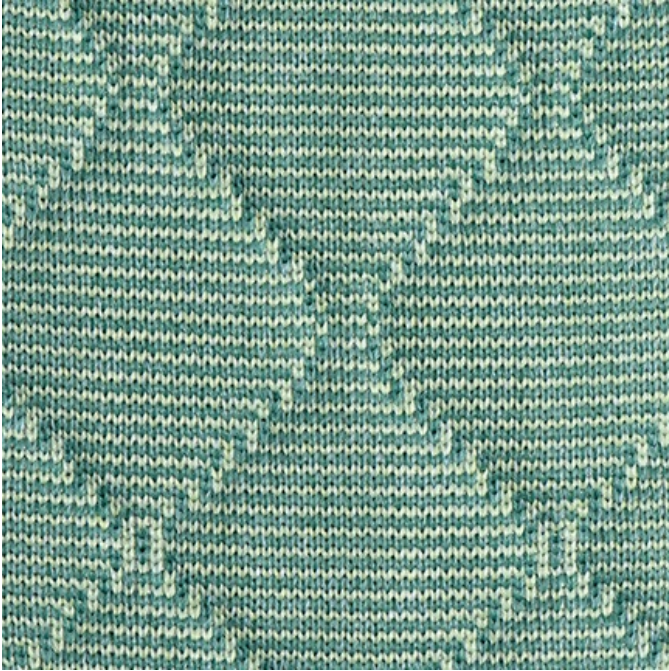

## Werksy® Quilt Collection, Q118

Werksy® Quilt Collection, Q118

**Content:** 100% Polyester

**Width:** Manufactured to dimension specifications

**Weight:** 36 oz./square yard

**Backing:** None

**Finish:** None

**Directional:** Yes

**Railroaded:** No

**Abrasion:** Exceeds 250,000 Double Rubs

**Breaking Strength:** Warp 950 lbf. / Fill 1175 lbf.

**Pilling Resistance:** Class 4 min.

**Crocking:** Dry 4 min. / Wet 3 min.