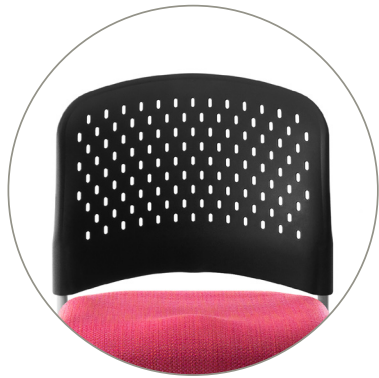

SMART SEATING

SG & ST Series Sales Tutorial

PRESENTATION DATE

January, 2020

ST & SG Design

Compound-curved backrests that offer continuous support to its users with a lightweight design.

Convenience, Comfort, Durability

Ex. SG2K

Ex. SG3W

Ex. SG5K

Ex. ST400

Ex. SG300

Backrest Styling

Perforated PolyBack

Available on SG1K & SG2K models only

Mesh Back

Available on the SG5K model only

Upholstered Contoured PolyBack

Available on SG3B, SG3C, & SG3W models only

un-Upholstered Contoured PolyBack

Available on SG300 & SG3A models only

Ganging Dimensions