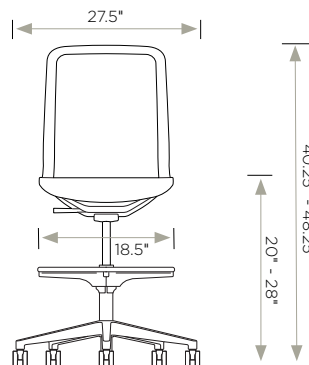

* For even more options, please refer to penultimate page of this price guide.

Dimensions	W	D	H
Overall	27.5"	27.5"	43.25" - 48.25"
Seat	18.5"	18.5"	17" - 22"
Back	18"	N/A	27"

Travel Range (height)	N/A	5" seat
Upholstery	Seat	Back
COM	1.0 yd	N/A
Shipping	Carton Wt.	FedEx Wt.
	34 lbs.	65 lbs.

*For NON In-Stock colors, check with OM Seating for additional pricing details.

MODEL CODE

Example: LN5-TS - 4BK01 - C - Tb - 8TLB
 Model # Finish Arm Mech. Base pkg.

5. Base Packages (includes cylinder, base and casters)	
Code	List
Counter Height Base Packages	
-8TLB Counter Height Stool Package with Adjustable Footring (Black) Seat height: 20" - 28" • Cylinder: 8" Black (8BAT) • Base: 28" Black nylon (28NCE) • Casters: 55mm Black two-tone multi-surface (55MSB)	+\$0
-8TLP Counter Height Stool Package with Adjustable Footring (Polished) Seat height: 20" - 28" • Cylinder: 8" Chrome (8CHD) • Base: 28" Polished aluminum (28PCE) • Casters: 55mm Quiet Stem black two-tone multi-surface (55QMSB)	\$90
Bar Height Base Packages	
-10TLB Bar Height Stool Package with Adjustable Footring (Black) Seat height: 24" - 34" • Cylinder: 10" Chrome (10CHD) • Base: 28" Black nylon (28NCE) • Casters: 55mm Black two-tone multi-surface (55MSB)	+\$10
-10TLP Bar Height Stool Package with Adjustable Footring (Polished) Seat height: 24" - 34" • Cylinder: 10" Chrome (10CHD) • Base: 28" Polished aluminum (28PCE) • Casters: 55mm Quiet Stem black two-tone multi-surface (55QMSB)	+\$100

* For even more options, please refer to penultimate page of this price guide.

Dimensions	W	D	H
Overall (8" cylinder)	27.5"	27.5"	40.25" - 48.25"
Seat	18.5"	18.5"	20" - 28"
Back	18"	N/A	21"

Travel Range (height)	N/A	8" seat
Upholstery	Seat	Back
COM	1.0 yd	N/A
Shipping	Carton Wt.	FedEx Wt.
	34 lbs.	65 lbs.