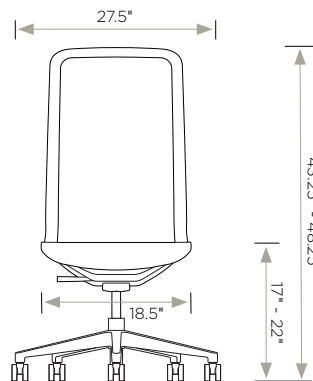

* For even more options, please refer to penultimate page of this price guide.

Dimensions	W	D	H
Overall	27.5"	27.5"	43.25" - 48.25"
Seat	18.5"	18.5"	17" - 22"
Back	18"	N/A	27"

Travel Range (height)	N/A	5" seat
Upholstery	Seat	Back
COM	1.0 yd	N/A
Shipping	Carton Wt.	FedEx Wt.
	34 lbs.	65 lbs.