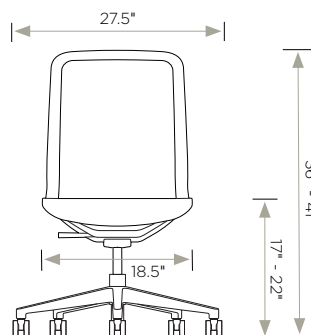

* For even more options, please refer to penultimate page of this price guide.

Dimensions	W	D	H
Overall	27.5"	27.5"	36" - 41"
Seat	18.5"	18.5"	17" - 22"
Back	18"	N/A	21"

Travel Range (height)	N/A	5" seat
Upholstery	Seat	Back
COM	1.0 yd	N/A
Shipping	Carton Wt.	FedEx Wt.
	27 lbs.	65 lbs.