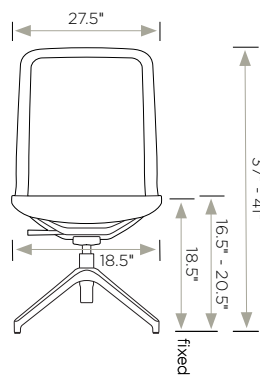

* For even more options, please refer to penultimate page of this price guide.

Dimensions	W	D	H
Overall (8" cylinder)	27.5"	27.5"	40.25" - 48.25"
Seat	18.5"	18.5"	20" - 28"
Back	18"	N/A	21"

Travel Range (height)	N/A	8" seat
Upholstery	Seat	Back
COM	1.0 yd	N/A
Shipping	Carton Wt.	FedEx Wt.
	34 lbs.	65 lbs.

OTHER OPTIONS (append to above nomenclature to add to, or override existing options)

Seat Pad Upholstery Option	
Code	List
• Grade 1 / C.O.M.	\$89
• Grade 2 / Grade-in A	+\$104
• Grade 3 / Grade-in B	+\$119
• Grade 4 / Grade-in C	+\$134
• Grade 5 / Grade-in D	+\$149
• Grade 6 / Grade-in E	+\$164
• LG1 Evita / C.O.L.	+\$224
• LG2 Lena - LDEL, LLUT, LORC only*	+\$239
• LG3 Vulcano - LMIT, LSTG only*	+\$244

*For NON In-Stock colors, check with OM Seating for additional pricing details.

MODEL CODE

Example: LN5-4S - 4BK01 - C - Tb - STDB
 Model # Finish Arm Mech. Base pkg.

5. Base Packages (includes cylinder, base and casters)	
Code	List
Standard Seat Height Packages	
-STDB Standard Seat Height Package (Black) Seat height: 16.5" - 20.5" • Cylinder: 4" Black (4BCE) • Base: 27" Black 4-star (27BL4) • Glides: Black nylon	+\$0
-STDP Standard Seat Height Package (Polished) Seat height: 16.5" - 20.5" • Cylinder: 4" Chrome (4CCE) • Base: 27" Polished aluminum 4-star (27PL4) • Glides: Black nylon	+\$65
Fixed Height Base Packages	
-FHB Fixed Height Package (Black) Seat height: 18.5" • Cylinder: Black (5BCEF) • Base: 27" Black 4-star (27BL4) • Glides: Black nylon	+\$15
-FHP Fixed Height Package (Polished) Seat height: 18.5" • Cylinder: Chrome (5CCEF) • Base: 27" Polished aluminum 4-star (27PL4) • Glides: Black nylon	+\$80

* For even more options, please refer to penultimate page of this price guide.

Dimensions	W	D	H
Overall	27.5"	27.5"	37" - 41"
Seat	18.5"	18.5"	16.5" - 20.5"
Back	18"	N/A	21"

Travel Range (height)	N/A	4" seat
Upholstery	Seat	Back
COM	1.0 yd	N/A
Shipping	Carton Wt.	FedEx Wt.
	27 lbs.	65 lbs.