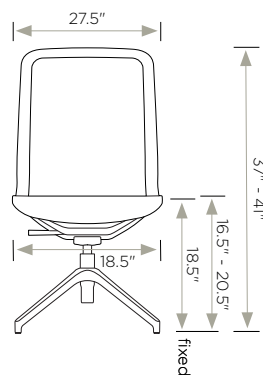

\* For even more options, please refer to penultimate page of this price guide.

Dimensions	W	D	H
Overall (8" cylinder)	27.5"	27.5"	40.25" - 48.25"
Seat	18.5"	18.5"	20" - 28"
Back	18"	N/A	21"

<b>Travel Range</b> (height)	N/A	8" seat
<b>Upholstery</b>	<b>Seat</b>	<b>Back</b>
COM	1.0 yd	N/A
<b>Shipping</b>	<b>Carton Wt.</b>	<b>FedEx Wt.</b>
	34 lbs.	65 lbs.

## MODEL CODE

Example: LN5-4S - 4BK01 - C - Tb - STDB  
 Model #      Finish      Arm      Mech.      Base pkg.

5. Base Packages (includes cylinder, base and casters)	
Code	List
Standard Seat Height Packages	
<b>-STDB</b> <b>Standard Seat Height Package (Black)</b> Seat height: 16.5" - 20.5" • <b>Cylinder:</b> 4" Black (4BCE) • <b>Base:</b> 27" Black 4-star (27BL4) • <b>Glides:</b> Black nylon	<b>+\$0</b>
<b>-STDP</b> <b>Standard Seat Height Package (Polished)</b> Seat height: 16.5" - 20.5" • <b>Cylinder:</b> 4" Chrome (4CCE) • <b>Base:</b> 27" Polished aluminum 4-star (27PL4) • <b>Glides:</b> Black nylon	<b>+\$65</b>
Fixed Height Base Packages	
<b>-FHB</b> <b>Fixed Height Package (Black)</b> Seat height: 18.5" • <b>Cylinder:</b> Black (5BCEF) • <b>Base:</b> 27" Black 4-star (27BL4) • <b>Glides:</b> Black nylon	<b>+\$15</b>
<b>-FHP</b> <b>Fixed Height Package (Polished)</b> Seat height: 18.5" • <b>Cylinder:</b> Chrome (5CCEF) • <b>Base:</b> 27" Polished aluminum 4-star (27PL4) • <b>Glides:</b> Black nylon	<b>+\$80</b>

\* For even more options, please refer to penultimate page of this price guide.

Dimensions	W	D	H
Overall	27.5"	27.5"	37" - 41"
Seat	18.5"	18.5"	16.5" - 20.5"
Back	18"	N/A	21"

<b>Travel Range</b> (height)	N/A	4" seat
<b>Upholstery</b>	<b>Seat</b>	<b>Back</b>
COM	1.0 yd	N/A
<b>Shipping</b>	<b>Carton Wt.</b>	<b>FedEx Wt.</b>
	27 lbs.	65 lbs.