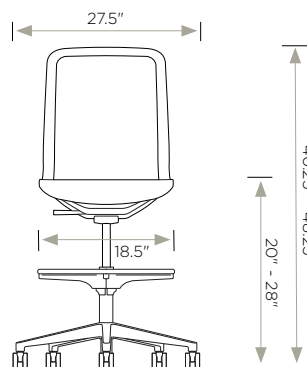

\* For even more options, please refer to penultimate page of this price guide.

Dimensions	W	D	H
Overall	27.5"	27.5"	43.25" - 48.25"
Seat	18.5"	18.5"	17" - 22"
Back	18"	N/A	27"

<b>Travel Range (height)</b>	N/A	5" seat
<b>Upholstery</b>	<b>Seat</b>	<b>Back</b>
COM	1.0 yd	N/A
<b>Shipping</b>	<b>Carton Wt.</b>	<b>FedEx Wt.</b>
	34 lbs.	65 lbs.

\* For even more options, please refer to penultimate page of this price guide.

Dimensions	W	D	H
Overall (8" cylinder)	27.5"	27.5"	40.25" - 48.25"
Seat	18.5"	18.5"	20" - 28"
Back	18"	N/A	21"

<b>Travel Range</b> (height)	N/A	8" seat
<b>Upholstery</b>	<b>Seat</b>	<b>Back</b>
COM	1.0 yd	N/A
<b>Shipping</b>	<b>Carton Wt.</b>	<b>FedEx Wt.</b>
	34 lbs.	65 lbs.