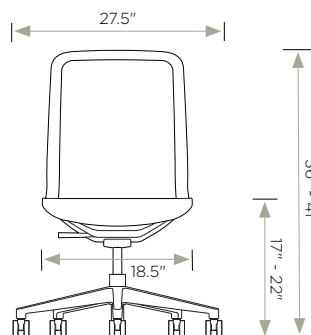

\* For even more options, please refer to penultimate page of this price guide.

Dimensions	W	D	H
Overall	27.5"	27.5"	36" - 41"
Seat	18.5"	18.5"	17" - 22"
Back	18"	N/A	21"

<b>Travel Range</b> (height)	N/A	5" seat
<b>Upholstery</b>	<b>Seat</b>	<b>Back</b>
COM	1.0 yd	N/A
<b>Shipping</b>	<b>Carton Wt.</b>	<b>FedEx Wt.</b>
	27 lbs.	65 lbs.