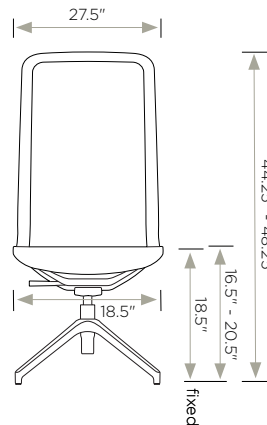

\* For even more options, please refer to penultimate page of this price guide.

Dimensions	W	D	H
Overall	27.5"	27.5"	37" - 41"
Seat	18.5"	18.5"	16.5" - 20.5"
Back	18"	N/A	21"

<b>Travel Range</b> (height)	N/A	4" seat
<b>Upholstery</b>	<b>Seat</b>	<b>Back</b>
COM	1.0 yd	N/A
<b>Shipping</b>	<b>Carton Wt.</b>	<b>FedEx Wt.</b>
	27 lbs.	65 lbs.

1. Model		2. Back, Frame and Mesh Finish		3. Arms		4. Mechanism	
Code	List	Code	List	Code	List	Code	List
<b>LN5-4S</b>	<b>\$903</b>	27" High-Back		<b>-N</b> (No arms)	<b>\$0</b>	<b>-Tb</b> <b>Simple Tilt Conference</b>	<b>+\$0</b>
		<b>-8BK01</b> Modern Black frame with black mesh	<b>\$0</b>	 <b>-C</b> <b>Cantilever Arm</b> • Matches frame color	<b>+\$55</b>	• Height adjustable	
		<b>-8BK01-SG</b> Modern Black frame with <b>Shadow Grey Suspension Fabric</b> (breathable, mesh alt.)	<b>+\$45</b>	 <b>-L</b> <b>Loop Arm</b> • Matches frame color	<b>+\$55</b>	• Simple rocking tilt w/ upright position lock out	
		<b>-8WT04</b> Cloud White frame with grey mesh	<b>+\$45</b>				
		<b>-8WT04-SG</b> Cloud White frame with <b>Shadow Grey Suspension Fabric</b> (breathable, mesh alt.)	<b>+\$90</b>				

### OTHER OPTIONS (append to above nomenclature to add to, or override existing options)

Seat Pad Upholstery Option	
Code	List
• <b>Grade 1 / C.O.M.</b>	<b>+\$95</b>
• <b>Grade 2 / Grade-in A</b>	<b>+\$110</b>
• <b>Grade 3 / Grade-in B</b>	<b>+\$125</b>
• <b>Grade 4 / Grade-in C</b>	<b>+\$140</b>
• <b>Grade 5 / Grade-in D</b>	<b>+\$155</b>
• <b>Grade 6 / Grade-in E</b>	<b>+\$170</b>
• <b>LG1 Evita / C.O.L.</b>	<b>+\$319</b>
• <b>LG2 Lena - LDEL, LLUT, LORC only*</b>	<b>+\$334</b>
• <b>LG3 Vulcano - LMIT, LSTG only*</b>	<b>+\$339</b>

\* For even more options, please refer to penultimate page of this price guide.

Dimensions	W	D	H
Overall	27.5"	27.5"	44.25" - 48.25"
Seat	18.5"	18.5"	16.5" - 20.5"
Back	18"	N/A	21"

Travel Range (height)	N/A	4" seat
Upholstery	Seat	Back
COM	1.0 yd	N/A
Shipping	Carton Wt.	FedEx Wt.
	27 lbs.	65 lbs.