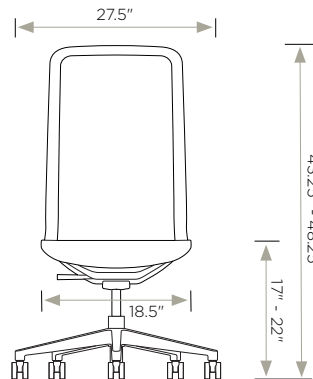

* For even more options, please refer to penultimate page of this price guide.

Dimensions	W	D	H
Overall	27.5"	27.5"	43.25" - 48.25"
Seat	18.5"	18.5"	17" - 22"
Back	18"	N/A	27"

Travel Range (height)	N/A	5" seat
Upholstery	Seat	Back
COM	1.0 yd	N/A
Shipping	Carton Wt.	FedEx Wt.
	34 lbs.	65 lbs.