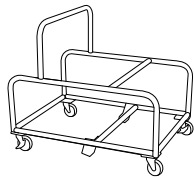

List

Specifications

Overall width	25.5"
Overall height	36.5" (fixed)
Back	21" w x 19" h
Seat	18" w x 18" d
Seat height	18" (fixed)
COM	0.80 yd./per 2 chairs
Carton weight	20 pounds
FedEx weight	28 pounds
Arms	Included
Warranty	7 year limited

common options

Suggested Options

Dolly

STDLY3N - list: 198.00

Description (Storage Dolly)

Lockable casters
Steel frame
Stacks up to 10 upholstered SG3x chairs
Stacks up to 12 non-upholstered SG3 Series chairs (e.g. SG300 & SG3A but **excluding SG1K, SG2K, & SG5K**)